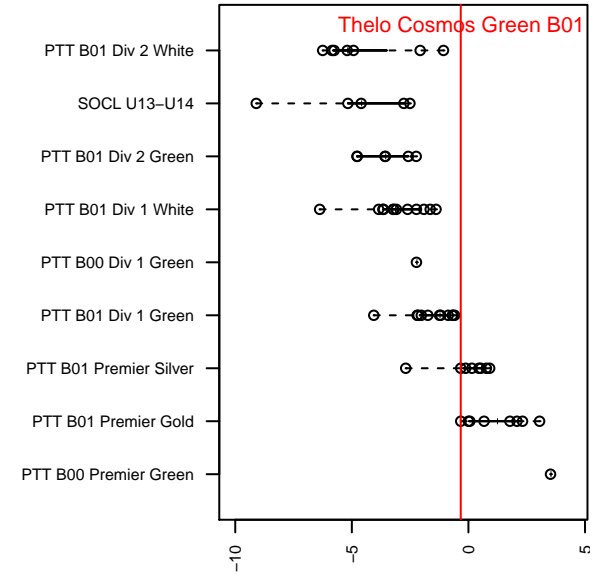

Thelo Cosmos Green B01

Thelo United Futbol
 Milwaukie, OR
 B01 total strength=1217
 attack=6.2 defense=2.9
 fall league = PTT B01 Premier Silver
 spr league = Spr OYS B01 Premier White

alt names used:
 TUF Cosmos Green
 THELO UNITED FUTBOL COSMOS GREEN ()
 Thelo United Futbol, Cosmos Green
 Thelo United FC Cosmos Green
 Thelo United FC Cosmos Green
 Thelo United FC Cosmos Green

Venues played:
 2015 Clash At the Border Gold U14
 2015 Beaverton Cup BU14 Gold
 2015 Bend Premier Cup U14B GOLD U14
 2015 PTT B01 Premier Silver
 2015 Spr OYS B01 Premier White
 2015 OYS State Cup B01

**attack and defense variance (black dot)
relative to other teams
and top 10 in region**

**attack and defense rating
relative to others at age
and all opponents in last 13 months**

Performance relative to 13 month average