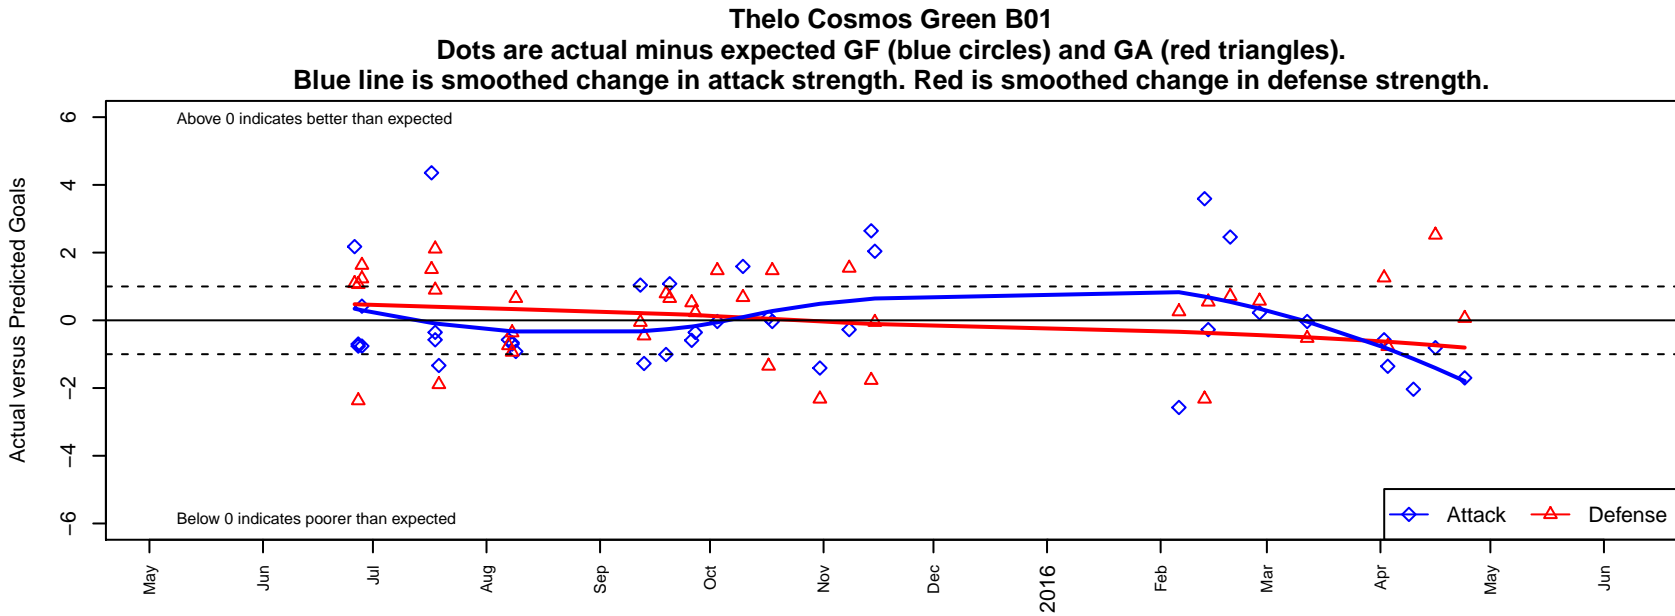

Thelo Cosmos Green B01

Thelo United Futbol
 Milwaukie, OR
 B01 total strength=1217
 attack=6.2 defense=2.9
 fall league = PTT B01 Premier Silver
 spr league = Spr OYS B01 Premier White

alt names used:
 TUF Cosmos Green
 THELO UNITED FUTBOL COSMOS GREEN ()
 Thelo United Futbol, Cosmos Green
 Thelo United FC Cosmos Green
 Thelo United FC Cosmos Green
 Thelo United FC Cosmos Green

Venues played:
 2015 Clash At the Border Gold U14
 2015 Beaverton Cup BU14 Gold
 2015 Bend Premier Cup U14B GOLD U14
 2015 PTT B01 Premier Silver
 2015 Spr OYS B01 Premier White
 2015 OYS State Cup B01

**attack and defense variance (black dot)
relative to other teams
and top 10 in region**

**attack and defense rating
relative to others at age
and all opponents in last 13 months**

Performance relative to 13 month average